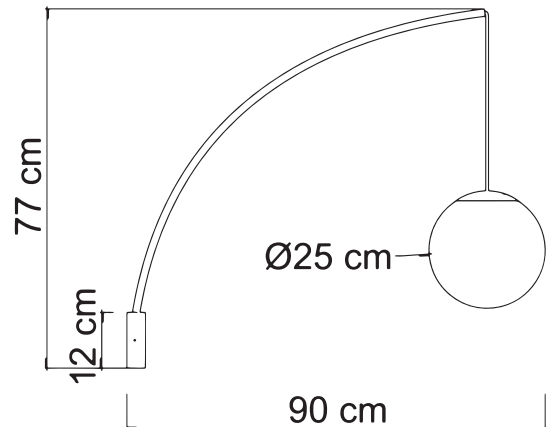

EVA/AG

wall lamp

The collection of spherical lamps, Eva, offers an elegant variety of finishes, including petroleum, bronze, smoke, and amber, all fading into a delicate milky white.

This range of colors creates a sophisticated and refined atmosphere, allowing you to personalize and illuminate any space with style.

8606	EVA/AG
Power	1 x max 26W
Input	220/240 V - 50/60Hz
Lampholder	E27 - Bulb not included
IP	20

Item do not completed of glass, check at pag. 44 of catalogue

PACKAGING DATA :

Packages	1
Net Weight	2,8kg
Gross Weight	3,8kg
Volume	0,0514 m³

Any interventions on the light source of this article must be carried out by qualified personnel or by the manufacturer himself.
Any operation carried out without prior consultation with Contemporanea srl will void the guarantee

CE [EAC] RoHS

MATERIAL :

Frame	Metal
Diffuser	Glass

FINISHING TABLE :

Frame	Brushed Brass
	Marble effect